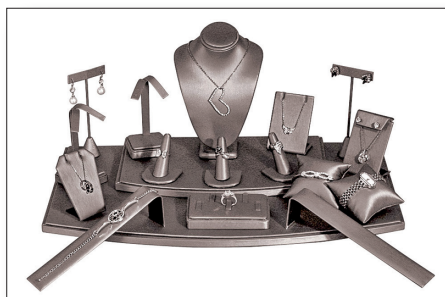

LEATHERETTE DISPLAYS

10400

1. 10401 Set-71 Pink Leatherette (18 Piece Set).....19³/₈" x 12³/₈" x 9¹/₂" H $65.00
   10400 Set-71 Silver Leatherette (18 Piece Set).....19³/₈" x 12³/₈" x 9¹/₂" H $65.00
   10405 Set-79 Beige w/Copper Leatherette Trim (19 Piece Set) 19¹/₄" x 17" x 10¹/₂" H..... $225.00
   10399 Set-68 Silver Leatherette (50 Piece Ring Set) ..... 48¹/₂" x 17" x 5" H..... $425.00
   ~~~~~  
   10526 5 Ring Clip Pink Leatherette ..... 4<sup>3</sup>/<sub>8</sub>" x 2<sup>5</sup>/<sub>8</sub>" x 1" H..... $6.50  
   10525 4 Piece Ring Clip Riser Silver Leatherette ..... 1<sup>3</sup>/<sub>4</sub>" x 1<sup>5</sup>/<sub>8</sub>" x 2<sup>1</sup>/<sub>2</sub>" H..... $8.50  
   ~~~~~  
   10592 11" Neck Display Pink Leatherette ..... 7¹/₂" x 5¹/₈" x 11" H $20.00
   10595 Multi-Necklace White Leatherette~Holds up to 9 Necklaces... 2³/₄" x 3¹/₂" x 12" H $8.50
   10596 Bracelet/Necklace Silver Leatherette.....2³/₄" x 2³/₄" x 9¹/₈" H $4.00