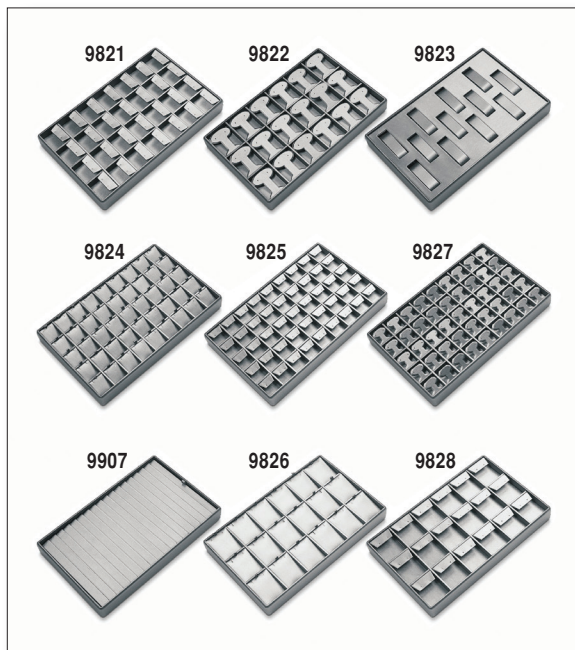

- 9821 28 Earring Vertical
- 9822 18 Earring Tree
- 9823 12 Watch
- 9824 45 Pendant
- 9825 45 Earring
- 9827 45 Earring Tree
- 9907 18 Bracelet
- 9826 18 Pendant
- 9828 18 Earring