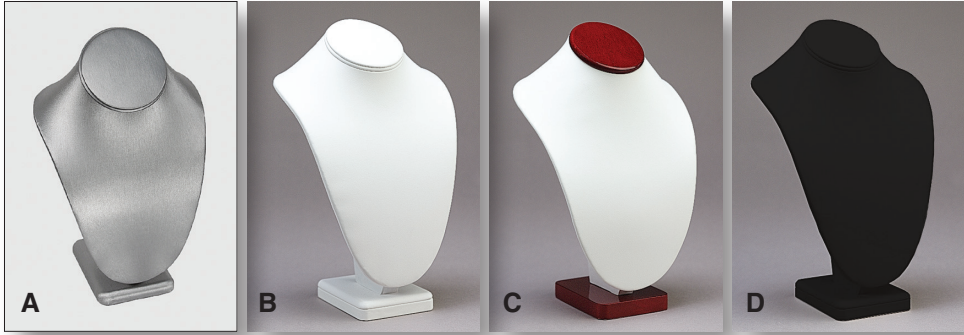

A) Necklace - Silver Leatherette	1-23	24+
10594 22" Display	11" x 8" x 22" H.....	$35.00 ..... $30.00
10107 11" Display.....	7½" x 5½" x 11" H.....	$20.00 ..... $18.00
10108 10" Display.....	6¾" x 4½" x 10" H.....	$19.50 ..... $17.50
10109 7½" Display	5" x 4⅛" x 7½" H.....	$15.00 ..... $14.00
10111 6¼" Display.....	4" x 3¼" x 6¼" H.....	$14.50 ..... $12.50
B) Necklace - White Leatherette	1-23	24+
6129 11" Display	7½" x 5½" x 11" H.....	$20.00 ..... $18.00
6132 10" Display	6¾" x 4½" x 10" H.....	$19.50 ..... $17.50
6130 7½" Display	5" x 4⅛" x 7½" H.....	$15.00 ..... $14.00
6131 6¼" Display	4" x 3¼" x 6¼" H.....	$14.50 ..... $12.50
C) Necklace - White Leatherette w/ Glossy Rosewood Trim	1-23	24+
6601 11" Display	7½" x 5½" x 11" H.....	$20.00 ..... $18.00
6922 10" Display	6¾" x 4½" x 10" H.....	$19.50 ..... $17.50
6794 7½" Display	5" x 4⅛" x 7½" H.....	$15.00 ..... $14.00
6921 6¼" Display	4" x 3¼" x 6¼" H.....	$14.50 ..... $12.50
D) Necklace - Black Velvet	1-23	24+
7050 11" Display	7½" x 5½" x 11" H.....	$20.00 ..... $18.00
7604 10" Display	6¾" x 4½" x 10" H.....	$19.50 ..... $17.50
8032 7½" Display	5" x 4⅛" x 7½" H.....	$15.00 ..... $14.00
7805 6¼" Display	4" x 3¼" x 6¼" H.....	$14.50 ..... $12.50
E) Necklace - Black Velvet	1-23	24+
7049 6½" Display	8½" x 7¼" x 6½" H.....	$19.00 ..... $17.00
7851 4¾" Display	6⅛" x 5¼" x 4¾" H.....	$16.00 ..... $15.00
F) Necklace - White Leatherette	1-23	24+
6133 6½" Display	8½" x 7¼" x 6½" H.....	$19.00 ..... $17.00
6134 5¾" Display	7⅝" x 6¼" x 5¾" H.....	$18.00 ..... $16.00
6135 4¾" Display	6⅛" x 5¼" x 4¾" H.....	$16.00 ..... $15.00
G) Necklace - White Leatherette w/ Glossy Rosewood Trim	1-23	24+
6602 5⅝" Display	6¾" x 4¾" x 5⅝" H.....	$16.00 ..... $15.00
10112 Silver 5⅝" Display	6¾" x 4¾" x 5⅝" H.....	$16.00 ..... $15.00