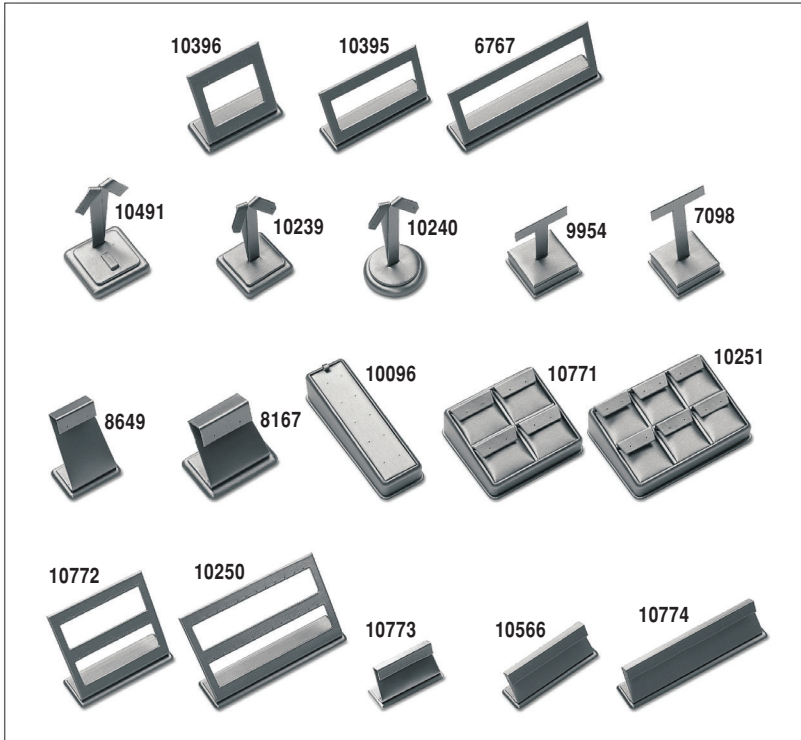

SILVER EARRING DISPLAYS~*Leatherette*

Also Available in: Black, Navy & White Leatherette

10396	2 Pairs Earring.....	4³/₈ x 2¹/₄ x 3¹/₂.....	$9.00
10395	4 Pairs Earring.....	6¹/₂ x 2 x 4	$14.00
6767	6 Pairs Earring.....	9¹/₄ x 2¹/₂ x 4.....	$18.00
10491	1 Pair Earring/Ring.....	2¹/₄ x 2¹/₄ x 3¹/₂.....	$6.50
10239	1 Pair Earring	2¹/₄ x 2¹/₄ x 3¹/₂.....	$6.00
10240	1 Pair Earring	2 x 2¹/₂ x 3¹/₂.....	$6.00
9954	1 Pair Earring	2¹/₇ x 2¹/₇ x 3.....	$6.00
7098	1 Pair Earring	2¹/₇ x 2¹/₇ x 4.....	$6.00
8649	1 Pair Earring	3³/₄ x 2⁶/₇ x 3¹/₂.....	$6.50
8167	1 Pair Earring	2¹/₂ x 4¹/₅ x 2¹/₂.....	$6.00
10096	5 Pairs Earring.....	2 x 7¹/₂ x 1³/₄.....	$12.50
10771	4 Pairs Earring.....	4⁷/₈ x 4⁴/₅ x 2¹/₅.....	$15.00
10251	6 Pairs Earring.....	6¹/₅ x 4⁴/₅ x 2¹/₅.....	$17.50
10772	8 Pairs Earring.....	6¹/₂ x 2¹/₄ x 5³/₄.....	$18.00
10250	12 Pairs Earring.....	9¹/₄ x 2¹/₄ x 5³/₄.....	$21.75
10773	2 Pairs Earring.....	4⁶/₇ x 1⁶/₇ x 2¹/₄.....	$10.00
10566	3 Pairs Earring.....	6³/₅ x 1⁶/₇ x 2¹/₂.....	$12.00
10774	6 Pairs Earring.....	10¹/₂ x 2¹/₈ x 3¹/₂.....	$18.00