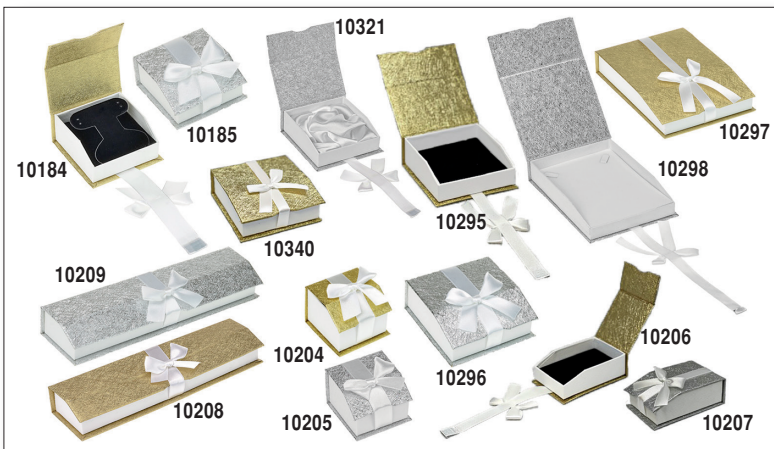

Gold/Black or Silver/White Paper Boxes w/Unique Magnetic Ribbon for Quick Open/Close Feature

Item	Size	Packed	Price/Pkg.
10204 Gold/10205 Silver NRY-2 Ring.....	2¹/₈ x 2¹/₈ x 1¹/₂	36	$20.00
10184 Gold/10185 Silver NRY-4 Earring Tree/Pendant ...	2³/₈ x 2³/₈ x 1¹/₈	36.....	$24.00
10206 Gold/10207 Silver NRY-6 Pendant.....	2¹/₈ x 3¹/₈ x 1¹/₈	36.....	$24.00
10295 Gold/10296 Silver NRY-5 Foam Utility/Pendant ...	3³/₈ x 3³/₈ x 1³/₈	24.....	$24.00
10340 Gold/10321 Silver NRY-5 Satin Bangle	3³/₈ x 3³/₈ x 1³/₈	24.....	$24.00
10208 Gold/10209 Silver NRY-9 Bracelet.....	8¹/₄ x 1⁷/₈ x 1¹/₈	24.....	$24.00
10297 Gold/10298 Silver NRY-10L Necklace	7¹/₂ x 5¹/₂ x 1³/₈	12.....	$24.00