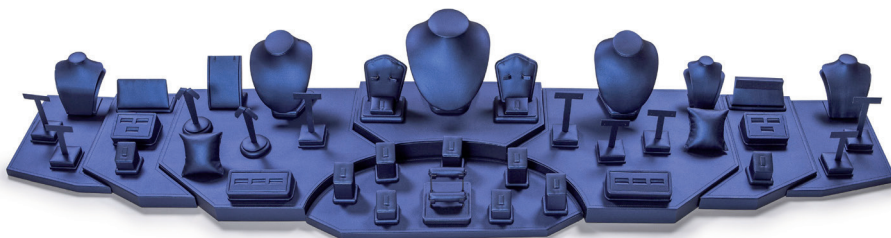

JEWELRY SETS

Set 6133

also Available: Black, Silver & White

1974 **6ft Showcase** Display Navy Leatherette 69" W x 15³/₄" D x 9³/₈" H $475.00

also Available:

2328 **5ft Showcase** Display Navy Leatherette 57" W x 15³/₄" D x 9³/₈" H $415.00

3323 **4ft Showcase** Display Navy Leatherette 45" W x 15³/₄" D x 9³/₈" H $350.00