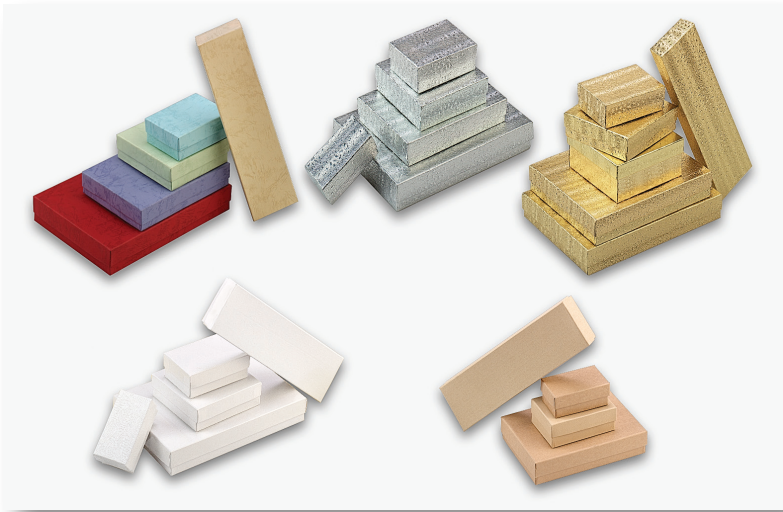

COTTON FILLED BOXES

PASTEL (8 Colors Mixed), SILVER & GOLD FOIL, WHITE & KRAFT Cotton Filled Jewelry Boxes

Order#	Size	Case Pack	Suggested Use	Price Per Case	Price Per Case	Price Per Case
				1-9 Cases	10-24 Cases	25+ Cases
11	1 7/8 x 1 1/4 x 5/8	200	Charm	$38.00	$37.00	$36.00
21	2 5/8 x 1 1/2 x 1	200	Charm/Small Earrings	$40.00	$39.00	$38.00
32	3 1/4 x 2 1/4 x 1	200	Large Earrings/Pins	$50.00	$49.00	$48.00
33	3 1/2 x 3 1/2 x 1	100	Bracelet	$35.00	$34.00	$33.00
34	3 3/4 x 3 3/4 x 2	100	Very Wide Bracelet	$60.00	$59.00	$58.00
53	5 3/8 x 3 7/8 x 1	100	Necklace/Earring Set	$60.00	$59.00	$58.00
75	7 1/8 x 5 1/8 x 1 1/8	100	Pin/Earrings/Necklace Set	$90.00	$89.00	$88.00
82	8 x 2 x 1	100	Necklace/Watch/Bracelet	$45.00	$44.00	$43.00

Sizes May Be Combined For Quantity Discounts