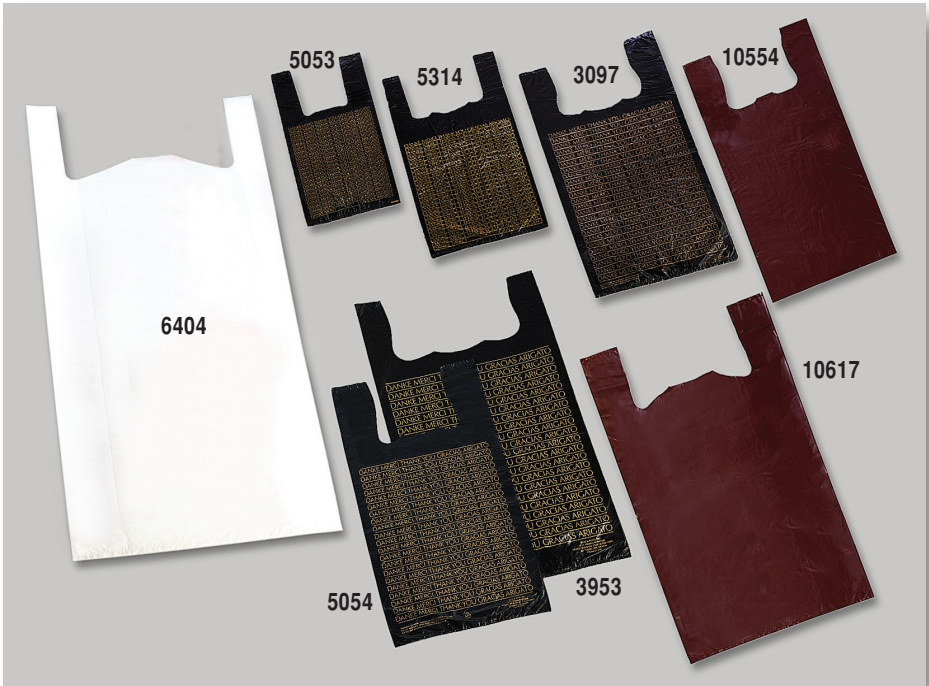

PLASTIC T-SHIRT BAGS

Hi-Density T-Shirt Plastic Bags

6404 White Comforter Bag 23" x 7" x 46" (200 per cs)		
	1-9 cs $33.00	10+ $30.00
5053 Small Hi-D Black "Thank You" Bag 8" x 5" x 15" (3000 per cs)		
	1-9 cs $60.00	10+ $58.00
5314 Medium Hi-D Black "Thank You" Bag 10" x 5" x 18" (2000 per cs)		
	1-9 cs $60.00	10+ $58.00
3097 #6 Hi-D Black "Thank You" Bag 12" x 7" x 23" (1000 per cs)		
	1-9 cs $40.00	10+ $38.00
5054 Large Hi-D Black "Thank You" Bag 14" x 8" x 27" (500 per cs)		
	1-9 cs $40.00	10+ $38.00
3953 X-Large Hi-D Black "Thank You" Bag 18" x 8" x 32" (450 per cs)		
	1-9 cs $40.00	10+ $38.00

Heavy Duty Brown Low Density T-Shirt Plastic Bags

10554 13" x 8" x 25" .....(300 per cs).....	$36.00
10617 18" x 10" x 30" .....(500 per cs).....	$85.00

Sizes may be combined for quantity discounts.