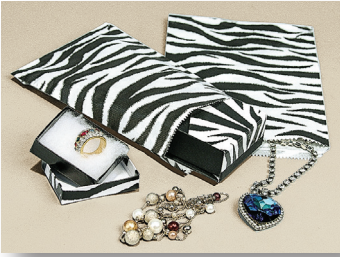

PAPER BAGS IN 4 SIZES

Zebra

1. **4" x 6"** 9076 Silver Wave; 9475 Plaid Assorted; 8955 Damask; 10776 Pink Flowers; 10777 Blue Fan; 8951 Zebra; 8956 Leopard; & 5191 Jewelry of Quality (*Not Shown*)
   1000 per pkg. $28.00
2. **5" x 7"** 9077 Silver Wave; 9476 Plaid Assorted; 8925 Damask; 10778 Pink Flowers; 10779 Blue Fan; 8952 Zebra; 8957 Leopard; & 5190 Jewelry of Quality (*Not Shown*)
   1000 per pkg. $32.00
3. **6" x 9"** 9078 Silver Wave; 9450 Plaid Assorted; 8954 Damask; 10514 Pink Flowers; 10538 Blue Fan; 8922 Zebra; 8923 Leopard & 5276 Jewelry of Quality (*Not Shown*)
   1000 per pkg. $40.00
4. **8.5" x 11"** 9075 Silver Wave; 8924 Damask; 10275 Pink Flowers; 10780 Blue Leaf; 8953 Zebra; 8958 Leopard; & 3346 Paw Print (*Not Shown*)
   1000 per pkg. $60.00