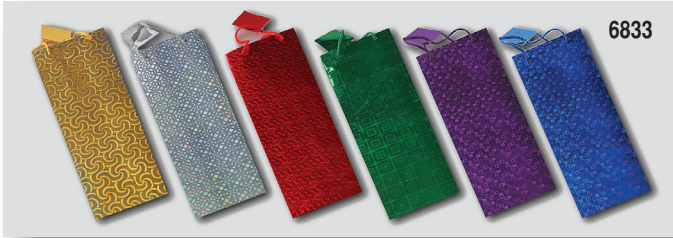

HOLOGRAPHIC BOTTLE BAGS

6 Design Assortment

6833 Bottle Bags $9.00 per doz. ....only 75¢ ea.
$234.00 per cs of 30 doz. ....only 65¢ ea.