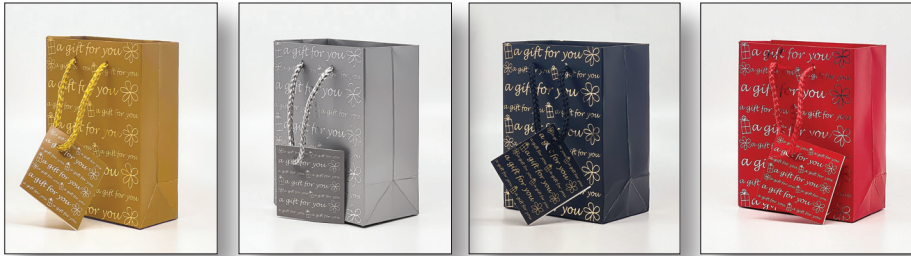

"GIFT FOR YOU" BAGS

w/Rope Handle & Gift Card~ 4 Color Assortment

11333 Mini Bags ..... 4.5" x 2.5" x 5.625" ..... 12 per pkg.... $4.50/doz
40 doz..... $4.00/doz
New Item 11553 Medium Bags ....8" x 4.75" x 10.25" ..... 12 per pkg ... $7.00/doz
10 doz..... $6.00/doz

*6 Color Assortment: Gold, Silver, Black, Red, Royal Blue & Purple