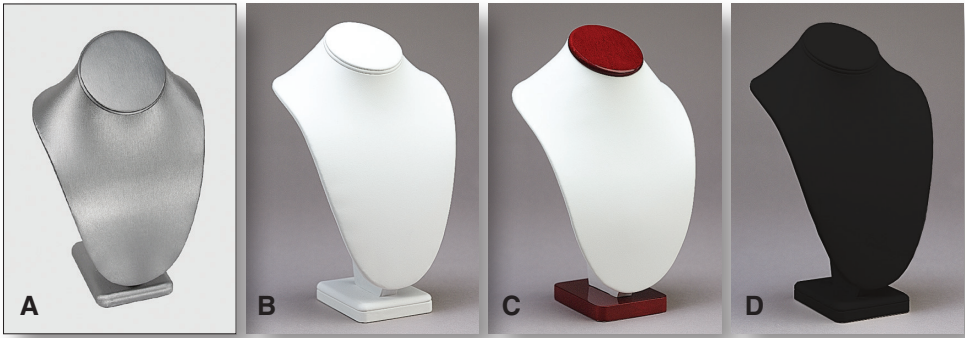

A) Necklace~Silver Leatherette	1-23	24+
10594 22" Display	11" x 8" x 22" H.....	$35.00.....$30.00
10107 11" Display.....	7½" x 5½" x 11" H.....	$20.00.....$18.00
10108 10" Display.....	6¾" x 4½" x 10" H.....	$19.50.....$17.50
10109 7½" Display	5" x 4⅛" x 7½" H.....	$15.00.....$14.00
10111 6¼" Display.....	4" x 3¼" x 6¼" H.....	$14.50.....$12.50
B) Necklace ~ White Leatherette	1-23	24+
6129 11" Display	7½" x 5½" x 11" H.....	$20.00.....$18.00
6132 10" Display.....	6¾" x 4½" x 10" H.....	$19.50.....$17.50
6130 7½" Display	5" x 4⅛" x 7½" H.....	$15.00.....$14.00
6131 6¼" Display	4" x 3¼" x 6¼" H.....	$14.50.....$12.50
C) Necklace~ White Leatherette w/ Glossy Rosewood Trim	1-23	24+
6601 11" Display	7½" x 5½" x 11" H.....	$20.00.....$18.00
6922 10" Display.....	6¾" x 4½" x 10" H.....	$19.50.....$17.50
6794 7½" Display	5" x 4⅛" x 7½" H.....	$15.00.....$14.00
6921 6¼" Display	4" x 3¼" x 6¼" H.....	$14.50.....$12.50
D) Necklace ~ Black Velvet	1-23	24+
7050 11" Display	7½" x 5½" x 11" H.....	$20.00.....$18.00
7604 10" Display	6¾" x 4½" x 10" H.....	$19.50.....$17.50
8032 7½" Display	5" x 4⅛" x 7½" H.....	$15.00.....$14.00
7805 6¼" Display	4" x 3¼" x 6¼" H.....	$14.50.....$12.50
E) Necklace ~ Black Velvet	1-23	24+
7049 6½" Display	8½" x 7¼" x 6½" H.....	$19.00.....$17.00
7851 4¾" Display	6½" x 5¼" x 4¾" H.....	$16.00.....$15.00
F) Necklace ~ White Leatherette	1-23	24+
6133 6½" Display	8½" x 7¼" x 6½" H.....	$19.00.....$17.00
6134 5¾" Display	7⅝" x 6¼" x 5¾" H.....	$18.00.....$16.00
6135 4¾" Display	6½" x 5¼" x 4¾" H.....	$16.00.....$15.00
G) Necklace ~ White Leatherette w/ Glossy Rosewood Trim	1-23	24+
6602 5⅝" Display	6¾" x 4¾" x 5⅝" H.....	$16.00.....$15.00
10112 Silver 5⅝" Display	6¾" x 4¾" x 5⅝" H.....	$16.00.....$15.00