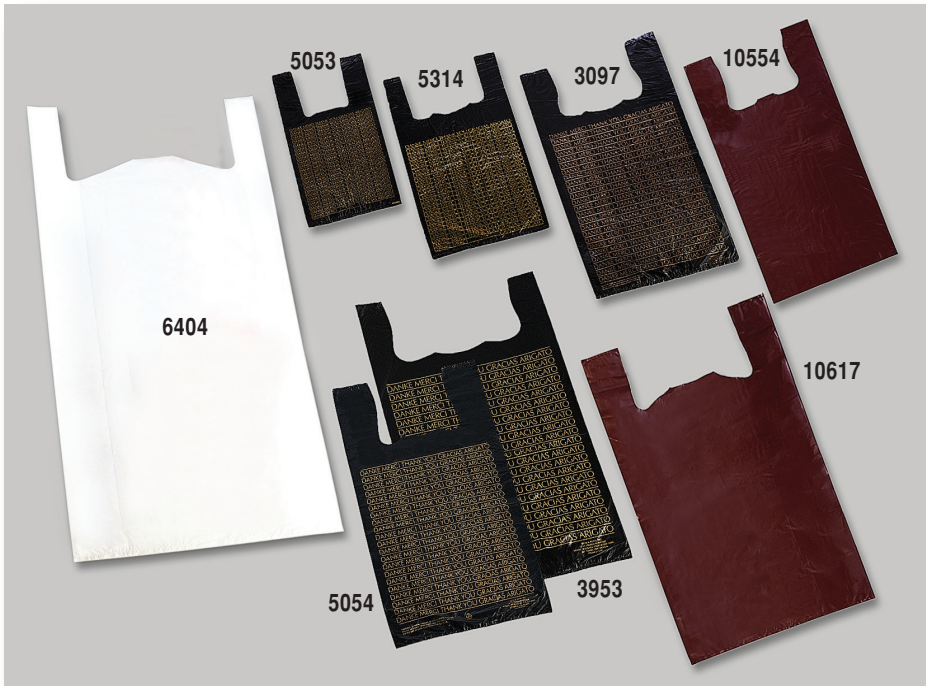

PLASTIC T-SHIRT BAGS

Hi-Density T-Shirt Plastic Bags

6404 White Comforter Bag 23" x 7" x 46" (200 per cs)	1-9 cs ..... $ 33.00	10+ ..... $ 30.00
5053 Small Hi-D Black "Thank You" Bag 8" x 5" x 15" (3000 per cs)	1-9 cs ..... $ 60.00	10+ ..... $ 58.00
5314 Medium Hi-D Black "Thank You" Bag 10" x 5" x 18" (2000 per cs)	1-9 cs ..... $ 60.00	10+ ..... $ 58.00
3097 #6 Hi-D Black "Thank You" Bag 12" x 7" x 23" (1000 per cs)	1-9 cs ..... $ 40.00	10+ ..... $ 38.00
5054 Large Hi-D Black "Thank You" Bag 14" x 8" x 27" (500 per cs)	1-9 cs ..... $ 40.00	10+ ..... $ 38.00
3953 X-Large Hi-D Black "Thank You" Bag 18" x 8" x 32" (450 per cs)	1-9 cs ..... $ 40.00	10+ ..... $ 38.00

Heavy Duty Brown Low Density T-Shirt Plastic Bags

10554 13" x 8" x 25" .....(300 per cs).....	$ 36.00
10617 18" x 10" x 30" .....(500 per cs).....	$ 85.00

Sizes may be combined for quantity discounts.